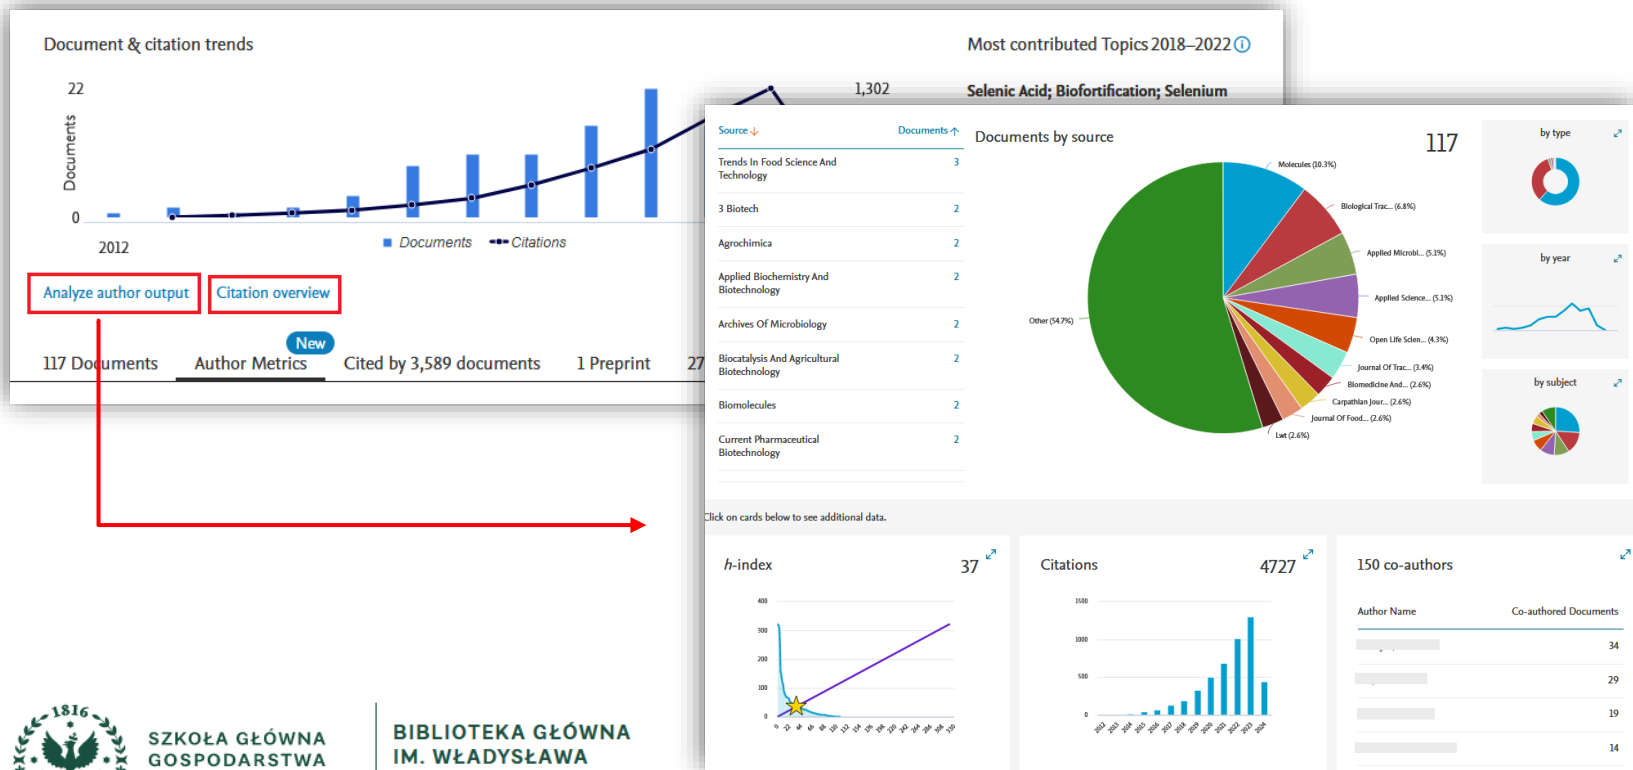

Szczegółowa analiza profilu autorskiego