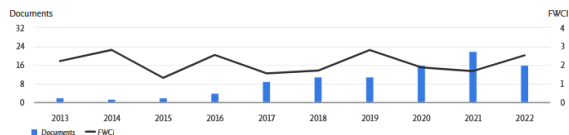

2.03

FWCI

[Analyze author output >](#)