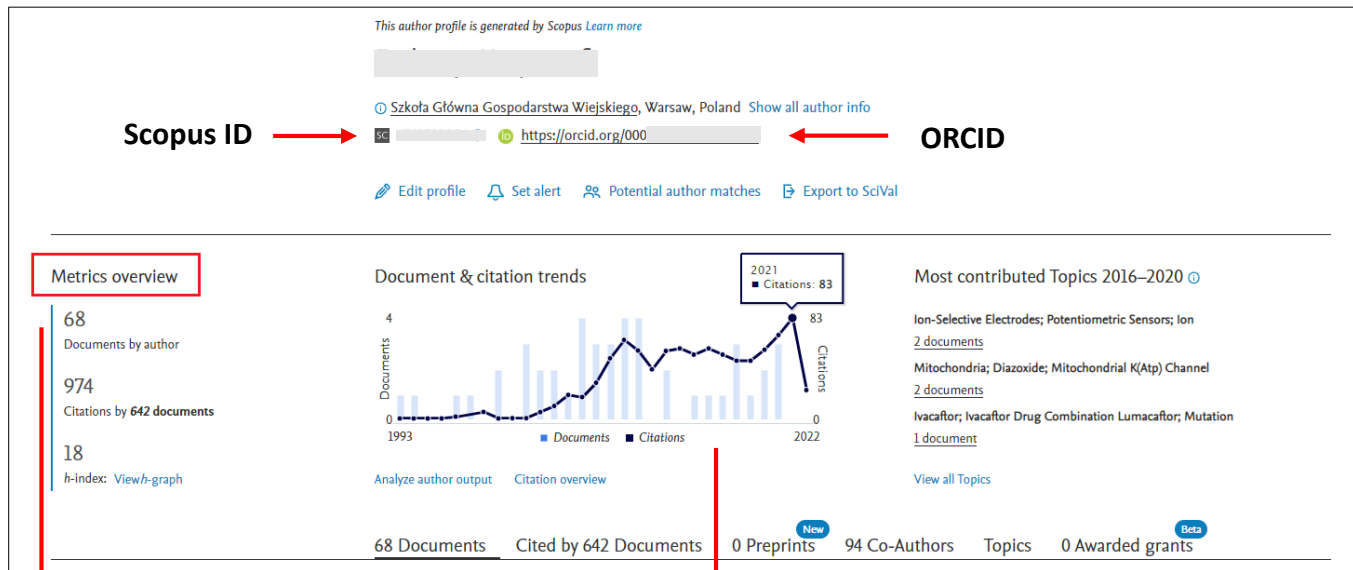

Analiza profilu autorskiego

Przegląd wskaźników

Interaktywny wykres dokumentów i cytowań dla kolejnych lat.

SZKOŁA GŁÓWNA
GOSPODARSTWA
WIEJSKIEGO

BIBLIOTEKA GŁÓWNA
IM. WŁADYSŁAWA
GRABSKIEGO